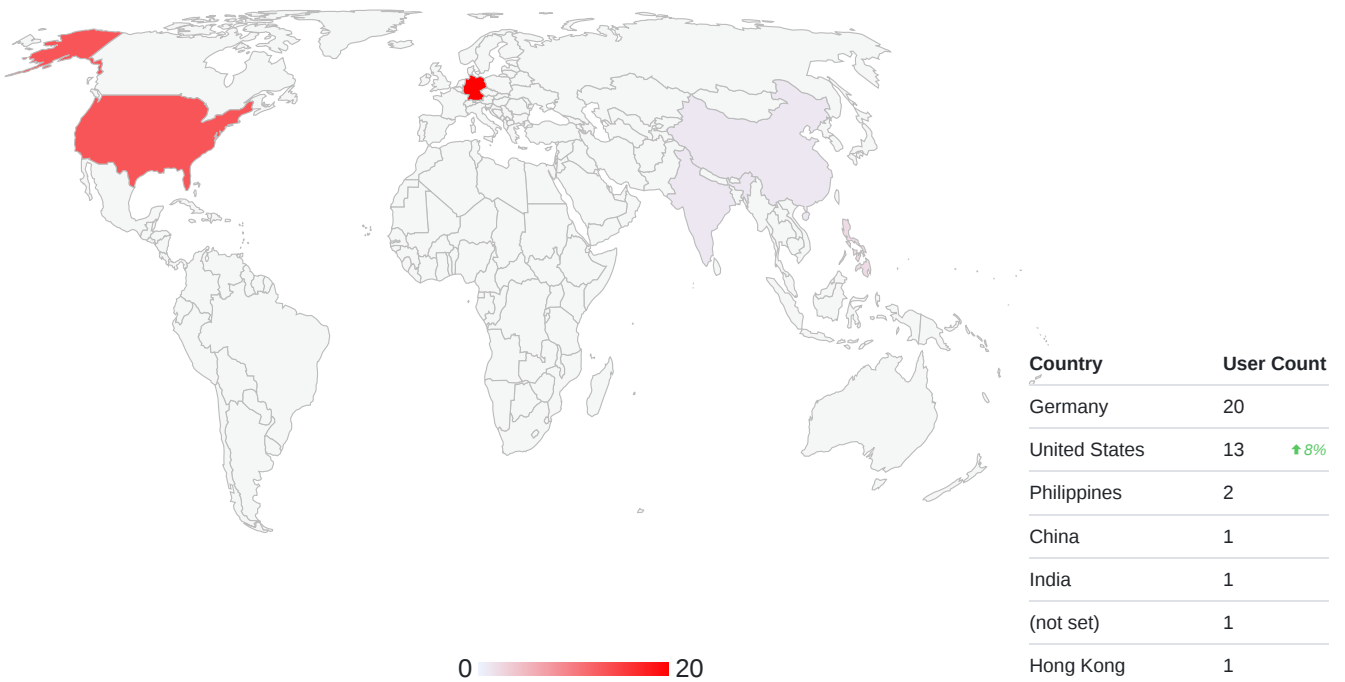

Users by Country

Sessions by Channels

Users by Devices

Page Views

Page URL	Users	Sessions	Page Views	Avg. Duration	Bounce Rate
sitezinc.com/	11 ↑37.5%	13 ↑62.5%	11 ↑10%	6.73s	76.92%
sitezinc.com/?x=robots.txt&nonitro=true&...	4	4	4	33.63s	0%
sitezinc.com/?x=93046639695747	1	1	1	7.4s	0%
sitezinc.com/?bvspeed=true	1	1	1	13.9s	0%
sitezinc.com/?x=95559019009441	1	1	1	30.09s	0%
sitezinc.com/?x=94406658942491	1	1	1	7.93s	0%
sitezinc.com/?x=9396786101259	1	1	1	14.49s	0%
sitezinc.com/?x=93646436640315	1	1	1	7.12s	0%
sitezinc.com/?x=88523527114466	1	1	1	8.64s	0%
sitezinc.com/?x=85605141866690	1	1	1	7.93s	0%