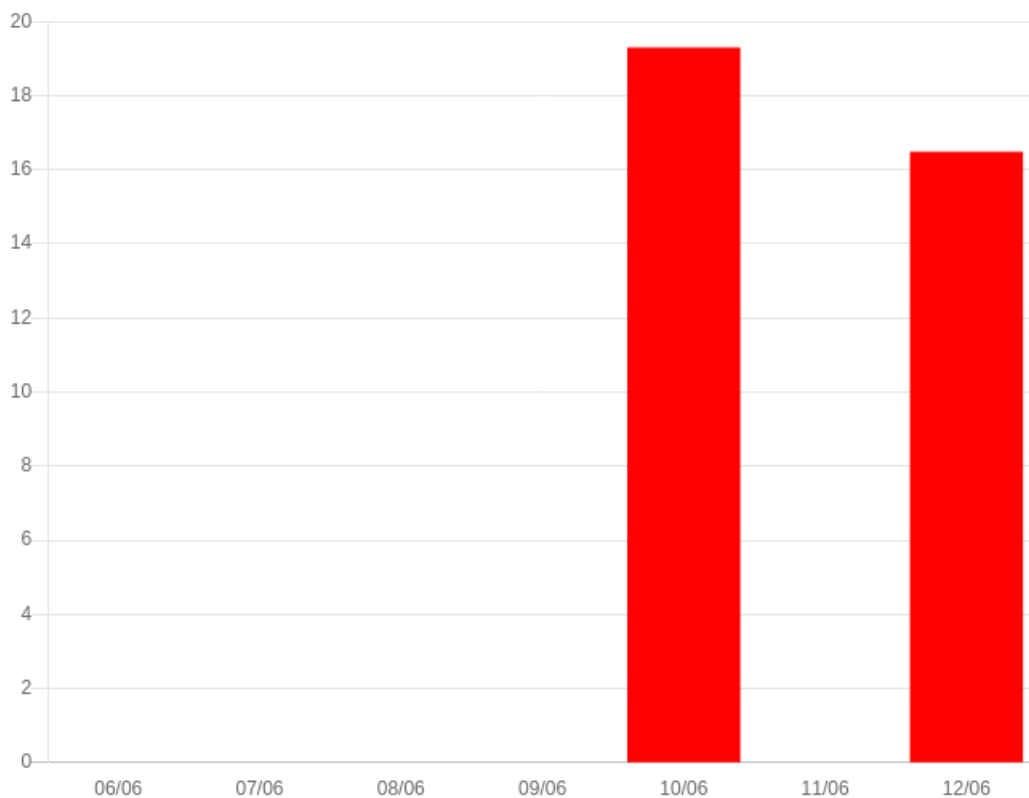

PERFORMANCE

The faster you load, the happier your visitors are

We are daily taking a read of the performance of your site and will report the results here. You can also get more intense monitoring with our [Website Optimization](#) service.

Speed Score	Load Time	Number of requests
41	17	91

Load Time