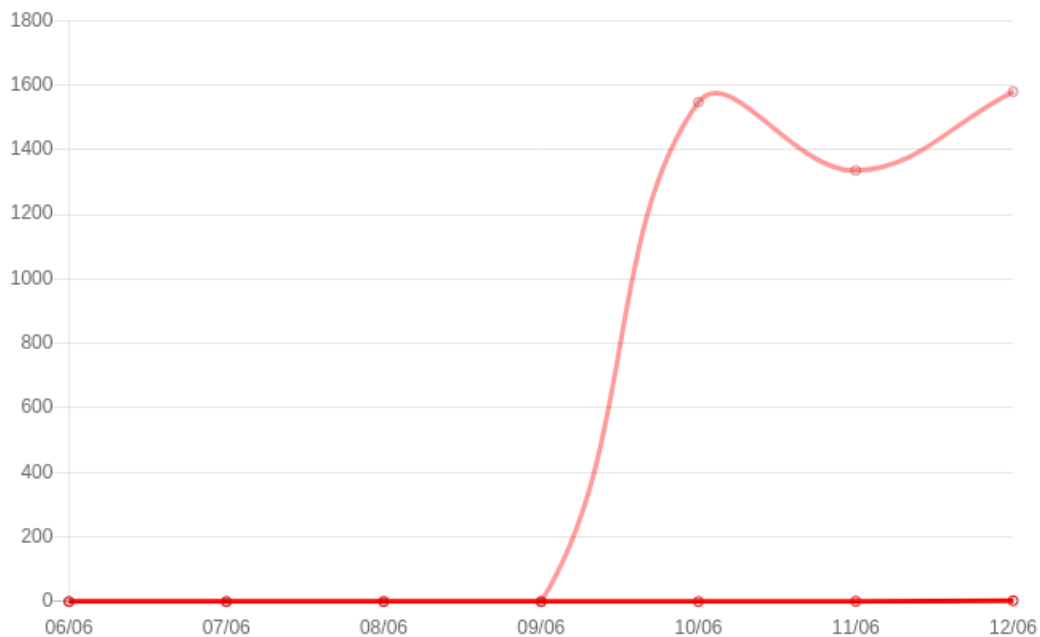

FIREWALL

Real-Time Protection

Hackers are always trying to hack your site. Our firewall serves as your first line of defense. If you want even more security, consider our [WordPress Security](#) service.

Traffic	Blocked	Load Reduction
5K+	4	1%

Firewall Logs

Attacks Regular