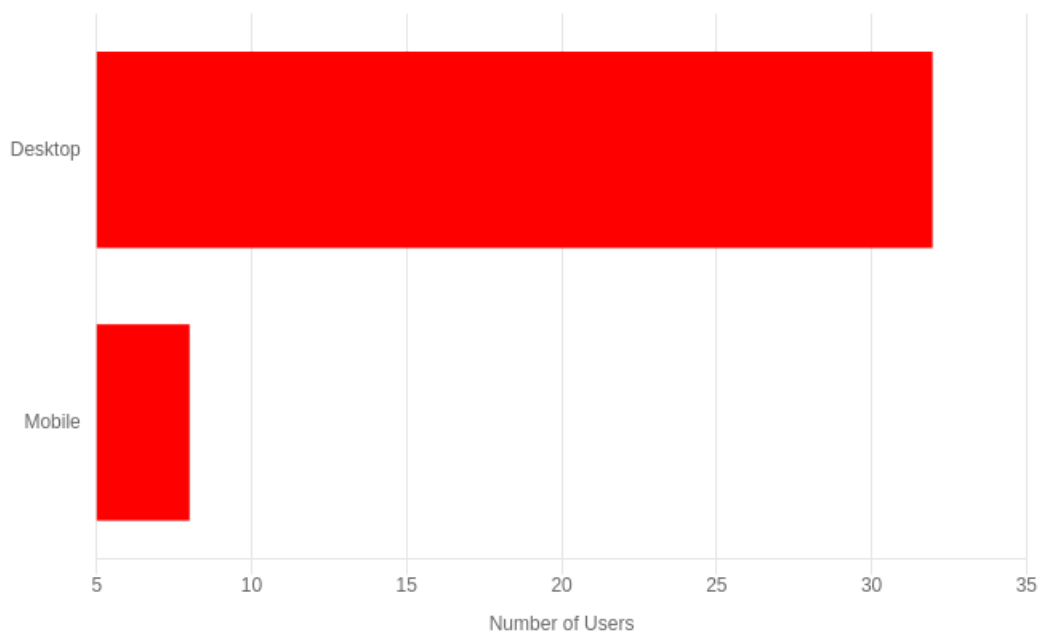

Load Time

GOOGLE ANALYTICS

Your site's google analytics data

Total Sessions	Total Users	Page Views	Bounce Rate
41	39	39	63.41 %
↑141.18%	↑129.41%	↑69.57%	↓2.01%

Sessions

Users

06/06 - 11/06 Preceding Period

Users by Country

Sessions by Channels

Users by Devices

Page Views

Page URL	Users	Sessions	Page Views	Avg. Duration	Bounce Rate
sitezinc.com/	11 ↑37.5%	13 ↑62.5%	11 ↑10%	6.73s	76.92%
sitezinc.com/?x=robots.txt&nonitro=true&...	4	4	4	33.63s	0%
sitezinc.com/?x=93046639695747	1	1	1	7.4s	0%
sitezinc.com/?bvspeed=true	1	1	1	13.9s	0%
sitezinc.com/?x=95559019009441	1	1	1	30.09s	0%
sitezinc.com/?x=94406658942491	1	1	1	7.93s	0%
sitezinc.com/?x=9396786101259	1	1	1	14.49s	0%
sitezinc.com/?x=93646436640315	1	1	1	7.12s	0%
sitezinc.com/?x=88523527114466	1	1	1	8.64s	0%
sitezinc.com/?x=85605141866690	1	1	1	7.93s	0%