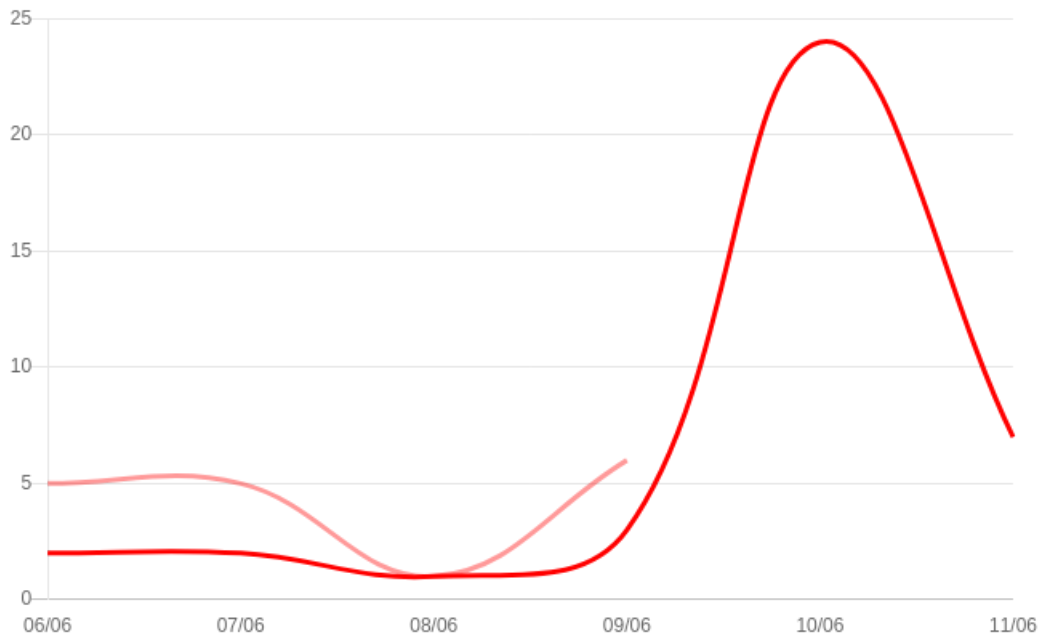

Load Time

GOOGLE ANALYTICS

Your site's google analytics data

Total Sessions	Total Users	Page Views	Bounce Rate
41	39	39	63.41 %
↑141.18%	↑129.41%	↑69.57%	↓2.01%

Sessions

Users

06/06 - 11/06 Preceding Period