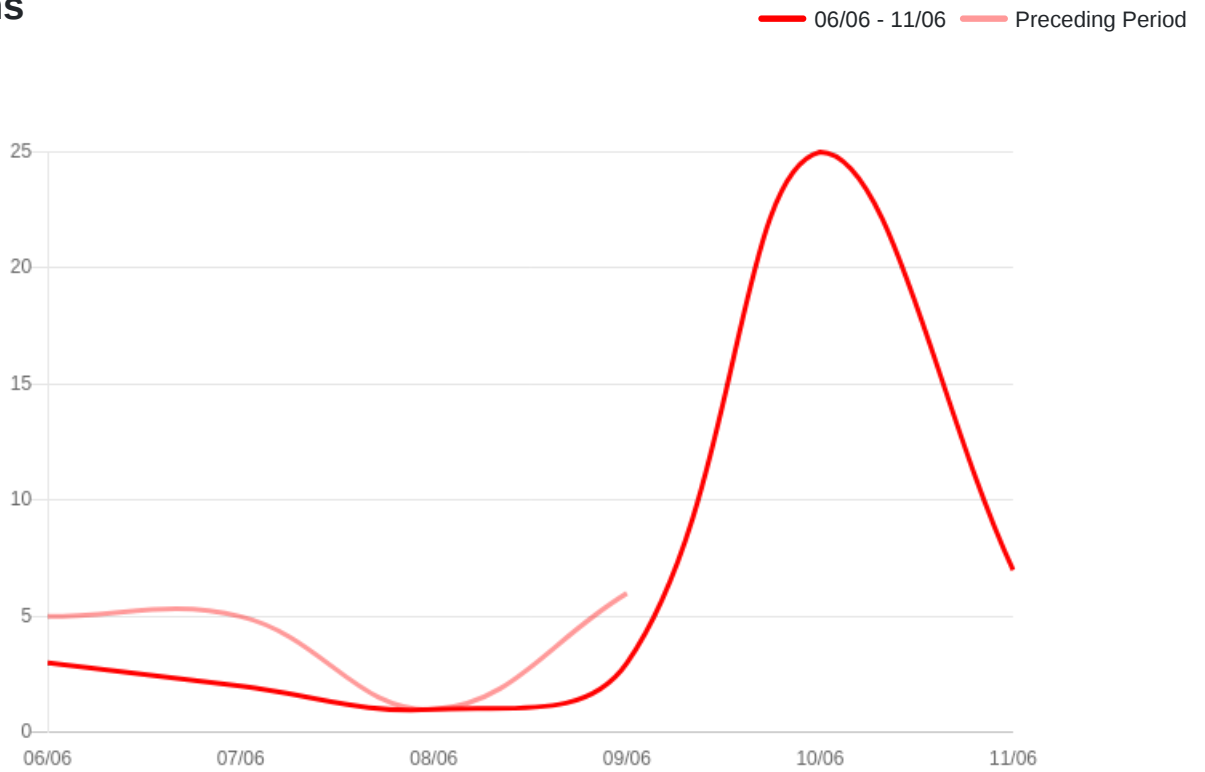

Load Time

GOOGLE ANALYTICS

Your site's google analytics data

Total Sessions	Total Users	Page Views	Bounce Rate
41	39	39	63.41 %
↑141.18%	↑129.41%	↑69.57%	↓2.01%

Sessions

Users

06/06 - 11/06 Preceding Period