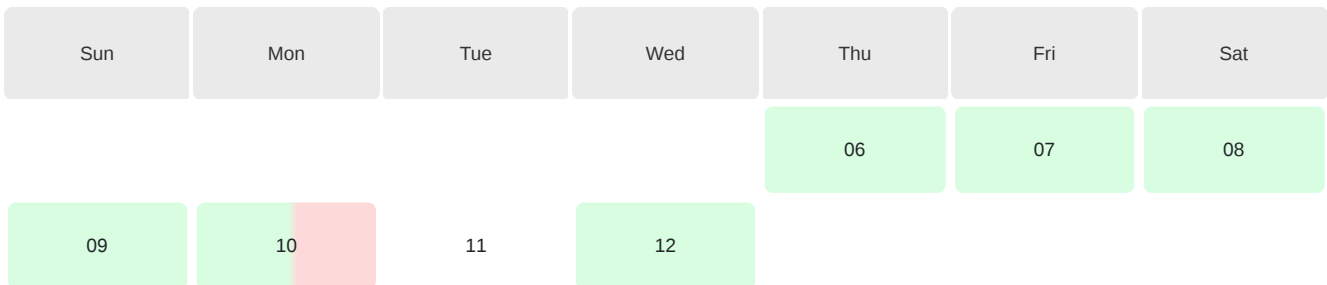

SECURITY

Daily malware scans keep your website squeaky clean!

Status	Malware Scans	Frequency
Clean	29K+ Files / 8K+ Rows	Daily

Malware Scans

● Clean ● Hacked