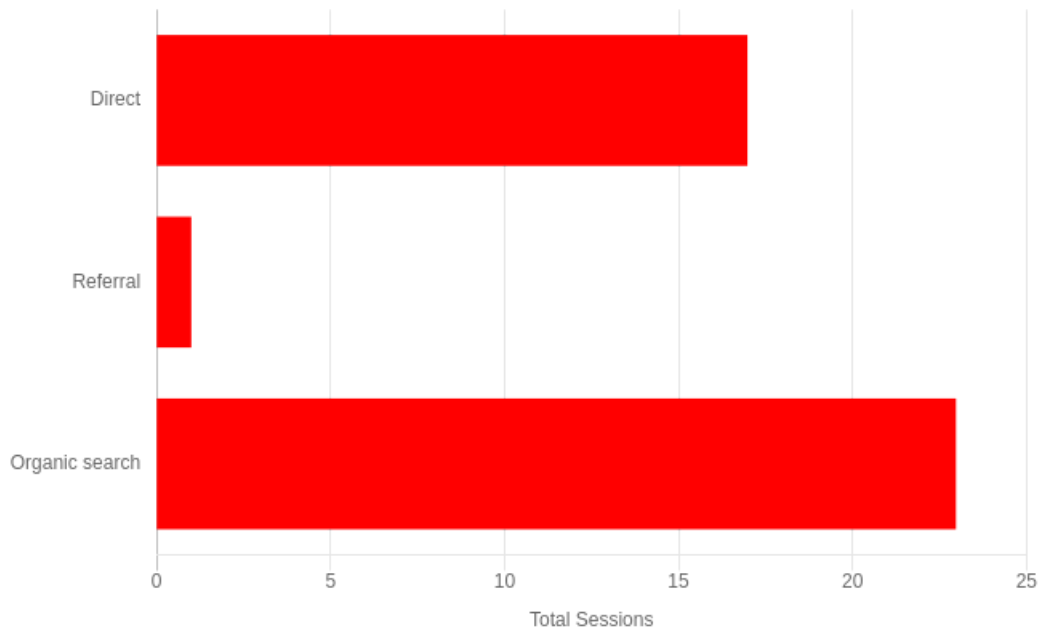

Load Time

GOOGLE ANALYTICS

Your site's google analytics data

Total Sessions	Total Users	Page Views	Bounce Rate
41	39	39	63.41 %
↑141.18%	↑129.41%	↑69.57%	↓2.01%

Sessions

Users

06/06 - 11/06 Preceding Period

Users by Country

Sessions by Channels

Users by Devices

Page Views

Page URL	Users	Sessions	Page Views	Avg. Duration	Bounce Rate
sitezinc.com/	11 ↑37.5%	13 ↑62.5%	11 ↑10%	6.73s	76.92%
sitezinc.com/?x=robots.txt&nonitro=true&...	4	4	4	33.63s	0%
sitezinc.com/?x=93046639695747	1	1	1	7.4s	0%
sitezinc.com/?bvspeed=true	1	1	1	13.9s	0%
sitezinc.com/?x=95559019009441	1	1	1	30.09s	0%
sitezinc.com/?x=94406658942491	1	1	1	7.93s	0%
sitezinc.com/?x=9396786101259	1	1	1	14.49s	0%
sitezinc.com/?x=93646436640315	1	1	1	7.12s	0%
sitezinc.com/?x=88523527114466	1	1	1	8.64s	0%
sitezinc.com/?x=85605141866690	1	1	1	7.93s	0%